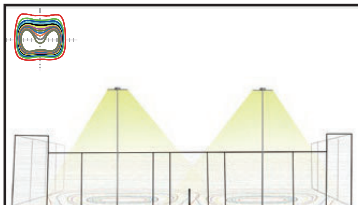

With advanced asymmetrical intense 40.5° optics, the lighting fixture can be horizontally installed without any complex adjustment.

Padel court are a standard size, which means that you can easily produce lighting calculation, and simply adjust the fitting to the right angle when mounting.