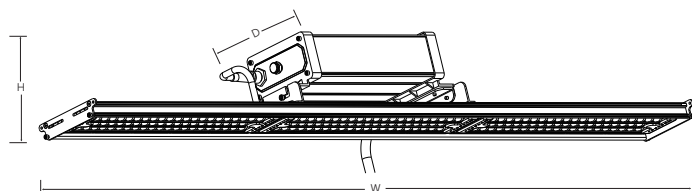

## Wattage Switchable LED Padel Floodlight

- Perfect for all Padel Courts
- Genuine replacement for 600/1000W Floodlight
- Wattage switchable function
- Super Slimline Design
- Fully encapsulated IP65 TUV certified driver
- Rated voltage 100/240V
- Front and rear spill visor available (Code: 11901)
- 4 x Skyline Padel Floodlights per court at 240W, achieves LTA Regional Competition and Recreational compliance of >300 lux
- 4 x Skyline Padel Floodlights per court at 320W, achieves LTA National and International Competition compliance of >500 lux

Technical Specification	
Construction	Powder coated extruded aluminium (RAL870-3)
Driver	Sosen
LED Chip	BMTC 5050
Input Voltage	100-240V
Power Factor	> 0.9
Operating Temp	-30°C - +50°C
Standard	CE & UKCA

### 7 Year Gold Warranty

Code	W	Description	Lm	Temp	Lm/W	Weight	Windage	WxHxD (mm)
11900	240 / 320	Padel Floodlight	39000 / 52000	4000K	162	7.6Kg	0.1m <sup>2</sup> @ 0°	1325x185x149
11901	-	Set of visors for above	-	-	-	-	-	-
11903	-	Bracket for above	-	-	-	-	-	-

Padel court are a standard size, which means that you can easily produce lighting calculation, and simply adjust the fitting to the right angle when mounting.