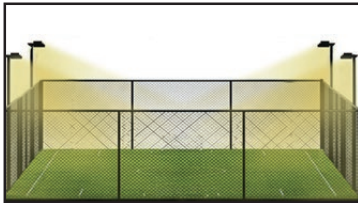

## Wattage Switchable LED Padel Floodlight

- Perfect for all Padel Courts
- Genuine replacement for 600/1000W Floodlight
- Wattage switchable function
- Super Slimline Design
- Fully encapsulated IP65 TUV certified driver
- Rated voltage 100/240V
- Front and rear spill visor available (Code: 11901)
- 4 x Skyline Padel Floodlights per court at 240W, achieves LTA Regional Competition and Recreational compliance of >300 lux
- 4 x Skyline Padel Floodlights per court at 320W, achieves LTA National and International Competition compliance of >500 lux

Four Skyline Padel lights are sufficient to cover one padel court, saving on both lighting fixtures and installation costs.

With advanced asymmetrical intense 40.5° optics, the lighting fixture can be horizontally installed without any complex adjustment.